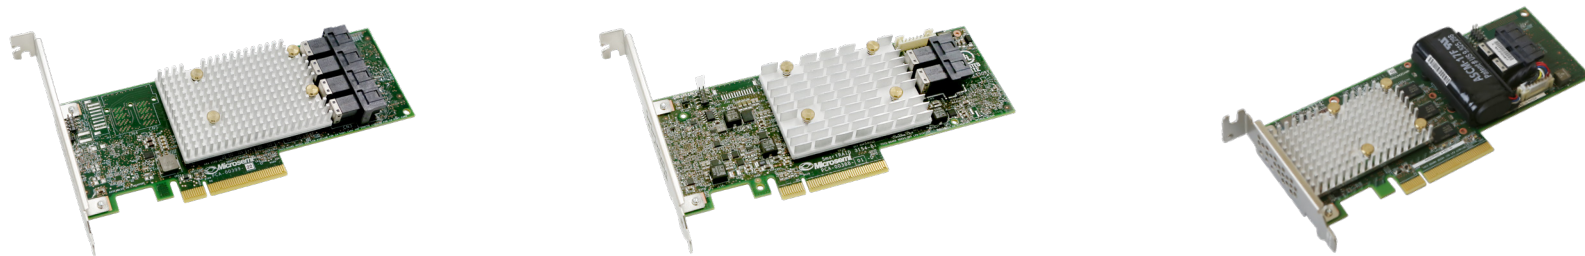

Smart HBA

Adaptec® HBA and Smart HBA Series

12 & 24 Gbps PCIe® Gen 3/Gen 4 SAS/SATA/NVMe® Host Bus Adapters

Product	Product Name	SKU	Product Description	Product Type	Port Count Supported Devices	Physical Dimensions (Inch/mm)	Multimode	Bus Type	Cache Memory	Cache Protection	External Ports	Internal Ports	PCIe® Lanes	Basic RAID	Advanced RAID
HBA-1100-16e	HBA 1100-16e	2293600-R	12 Gbps SAS/SATA PCIe Gen 3 Smart Storage Products - HBAs	Host Bus Adapter	SATA, SAS-3	2.535" H x 6.6" L (64 mm x 167 mm)	no	PCIe® Gen 3	NA	NA	16	0	x8		
HBA-1100-16i	HBA 1100-16i	2293500-R	12 Gbps SAS/SATA PCIe Gen 3 Smart Storage Products - HBAs	Host Bus Adapter	SATA, SAS-3	2.535" H x 6.6" L (64 mm x 167 mm)	no	PCIe Gen 3	NA	NA	0	16	x8		
HBA-1100-24i	HBA 1100-24i	2293800-R	12 Gbps SAS/SATA PCIe Gen 3 Smart Storage Products - HBAs	Host Bus Adapter	SATA, SAS-3	2.535" H x 6.6" L (64 mm x 167 mm)	no	PCIe Gen 3	NA	NA	0	24	x8		
HBA-1100-4i	HBA 1100-4i	2293400-R	12 Gbps SAS/SATA PCIe Gen 3 Smart Storage Products - HBAs	Host Bus Adapter	SATA,SAS-3	2.535" H x 5.2" L (64 mm x 132.08 mm)	no	PCIe Gen 3	NA	NA	0	4	x8		
HBA-1100-8e	HBA 1100-8e	2293300-R	12 Gbps SAS/SATA PCIe Gen 3 Smart Storage Products - HBAs	Host Bus Adapter	SATA, SAS-3	2.535" H x 6.6" L (64 mm x 167 mm)	no	PCIe Gen 3	NA	NA	8	0	x8		
HBA-1100-8i	HBA 1100-8i	2293200-R	12 Gbps SAS/SATA PCIe Gen 3 Smart Storage Products - HBAs	Host Bus Adapter	SATA, SAS-3	2.535" H x 6.6" L (64 mm x 167 mm)	no	PCIe Gen 3	NA	NA	0	8	x8		
HBA-1100-8i8e	HBA 1100-8i8e	2293700-R	12 Gbps SAS/SATA PCIe Gen 3 Smart Storage Products - HBAs	Host Bus Adapter	SATA, SAS-3	2.535" H x 6.6" L (64 mm x 167 mm)	no	PCIe Gen 3	NA	NA	8	8	x8		
HBA-1200-16e	HBA 1200-16e	120016EXS	24 Gbps SAS/SATA/NVMe PCIe Gen 4 Smart Storage Products - HBA Adapters	Host Bus Adapter	SATA, SAS-4, NVMe	2.535" H x 6.6" L (64 mm x 167 mm)	no	PCIe Gen 4	NA	NA	16	0	x8		
HBA-1200-16i	HBA 1200-16i	120016IX2S	24 Gbps SAS/SATA/NVMe PCIe Gen 4 Smart Storage Products - HBA Adapters	Host Bus Adapter	SATA, SAS-4, NVMe	2.535" H x 6.6" L (64 mm x 167 mm)	no	PCIe Gen 4	NA	NA	0	16	x8		
HBA-1200-8e	HBA 1200-8e	12008EXS	24 Gbps SAS/SATA/NVMe PCIe Gen 4 Smart Storage Products - HBA Adapters	Host Bus Adapter	SATA, SAS-4, NVMe	2.535" H x 6.6" L (64 mm x 167 mm)	no	PCIe Gen 4	NA	NA	8	0	x8		